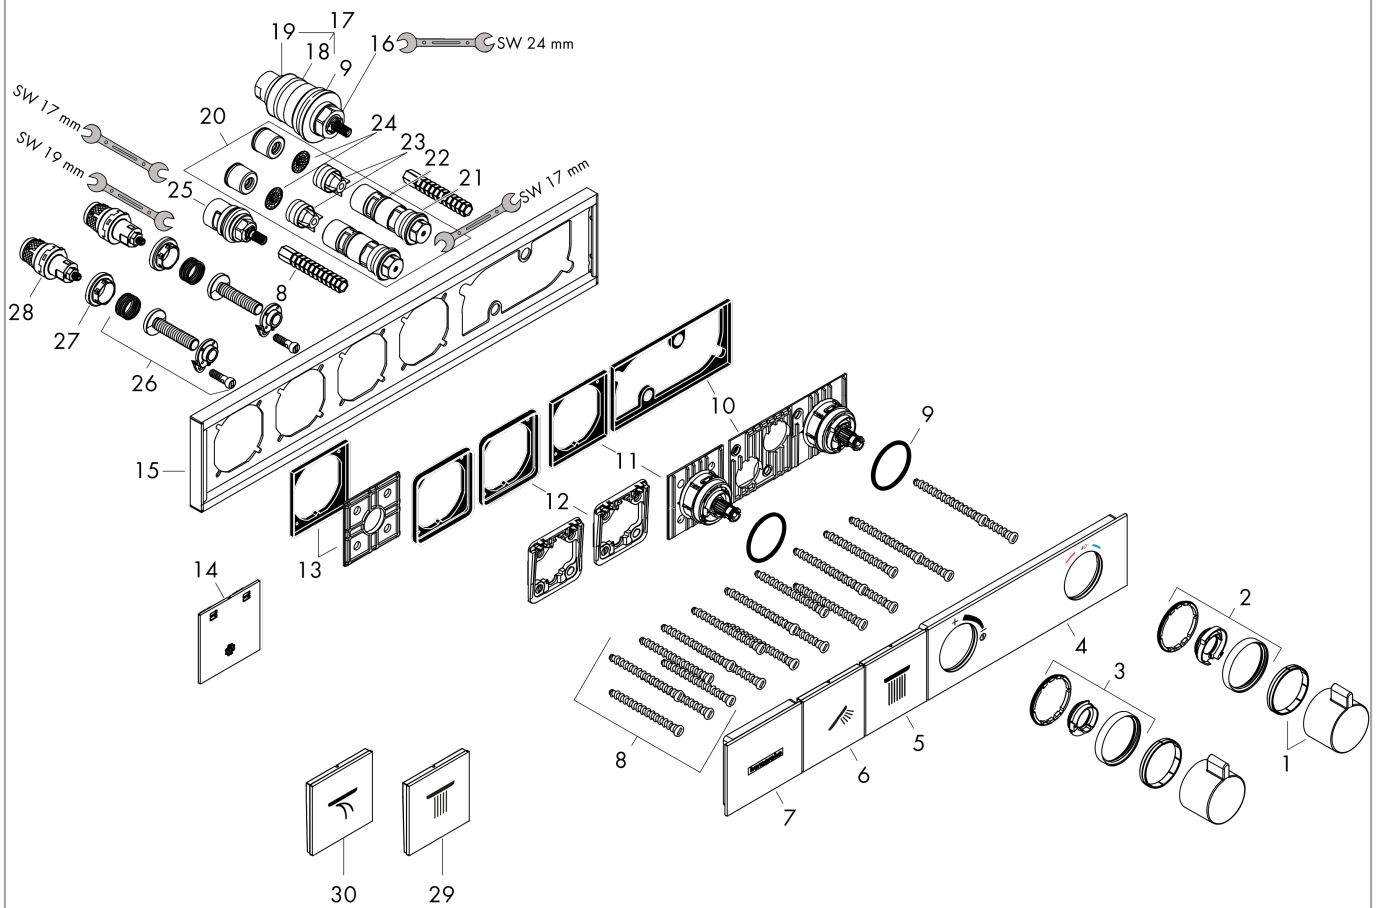

RainSelect
Thermostat for concealed installation for 2 functions
Surfaces: **Chrome** Article Number: **15380000**

Exploded Drawing

Year of production: >07/19

RainSelect

Thermostat for concealed installation for 2 functions

Surfaces: **Chrome** Article Number: **15380000**

Spare part list

Year of production: >07/19

Pos.	Description	Article Number	Price	PU
1	handle for thermostat	92215000	-	1
2	safety set	93112000	-	1
3	safety set	93113000	-	1
4	cover	93105000	-	1
5	symbol head shower Rain large	93107000	-	1
6	symbol handshower	93106000	-	1
7	cover	93501000	-	1
8	mounting kit	93102000	-	1
9	O-ring 38x2,5	98198000	-	1
10	adapter for handle	93109000	-	1
11	adapter for handle	93315000	-	1
12	support element	93111000	-	1
13	support element	93314000	-	1
14	fit-up aid	93417000	-	1
15	escutcheon	93104000	-	1
16	thermostat cartridge	96633000	-	1
17	sealing set	96636000	-	1
18	O-ring 34x2	98383000	-	1
19	O-ring 26x2	98147000	-	1
20	service unit	93406000	-	1
21	O-ring 20x2	98165000	-	1
22	O-ring 20x1,5	98197000	-	1
23	non return valve	96655000	-	1
24	filter	97367000	-	1
25	shut off unit	98536000	-	1
26	Select-adapter	93103000	-	1
27	nut	98368000	-	1
28	shut off unit	95758000	-	1
29	symbol head shower	93499000	-	1
30	symbol Flood jet	93305000	-	1
a	concealed item	15310180	-	1
b	Grease	90920000	-	1