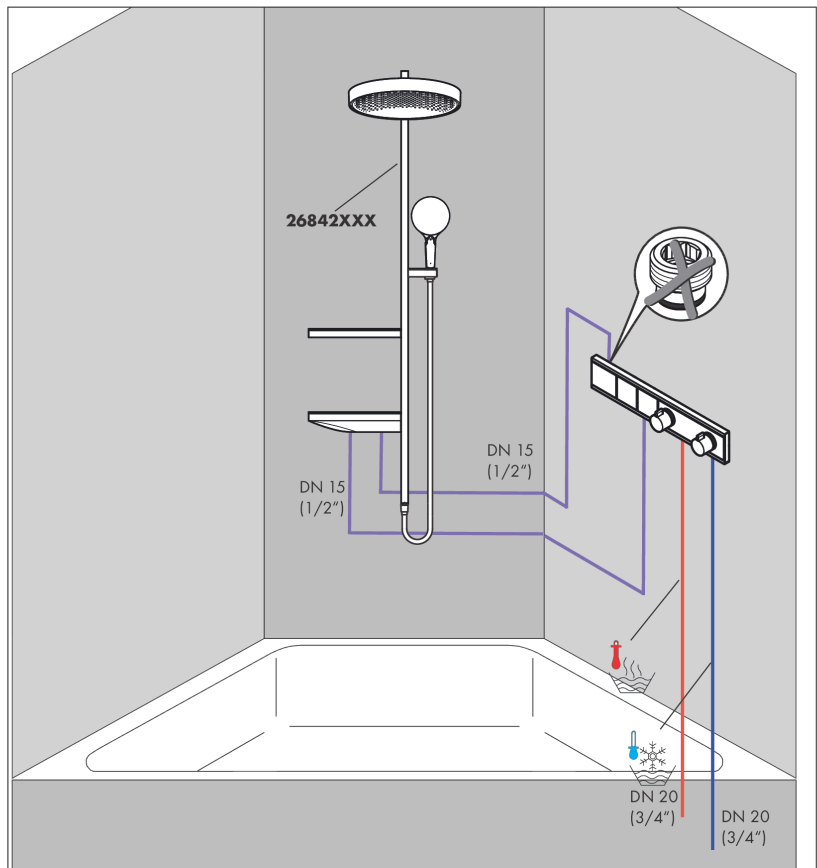

##### product features

- depending on volume flow and installation situation approx. 50% flow rate reduction and integrated shut off function
- 2 functions
- Select push-button on/off control for 2 outlets
- simultaneous use of several outlets
- maximum flow rate at 3 bar: 19,6 l/min
- thermostat cartridge, Start/stop valve to operate the functions
- safety lock at 40 °C
- temperature limitation adjustable
- non-return valve
- connection type: basic set
- min. operating pressure: 1 bar
- max. operating pressure: 10 bar
- Thermostat is delivered with buttons handshower and PowderRain

#### Scale drawing

**RainSelect**  
**Thermostat for concealed installation for 2 functions**  
 Surfaces: **Chrome**    Article Number: **15380000**

### Flowchart

**RainSelect**  
**Thermostat for concealed installation for 2 functions**  
 Surfaces: **Chrome** Article Number: **15380000**

## Installation examples

**RainSelect**  
 1531018X / 15380XXX

**RainSelect**  
**Thermostat for concealed installation for 2 functions**  
 Surfaces: **Chrome** Article Number: **15380000**

**Exploded Drawing**