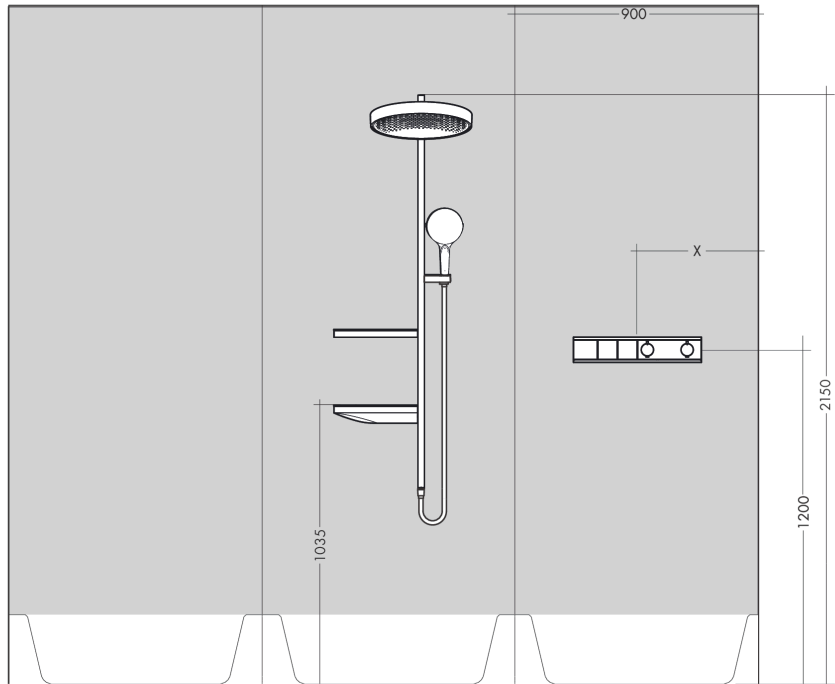

RainSelect
Thermostat for concealed installation for 2 functions
Surfaces: **Chrome** Article Number: **15380000**

Installation examples

RainSelect
1531018X / 15380XXX